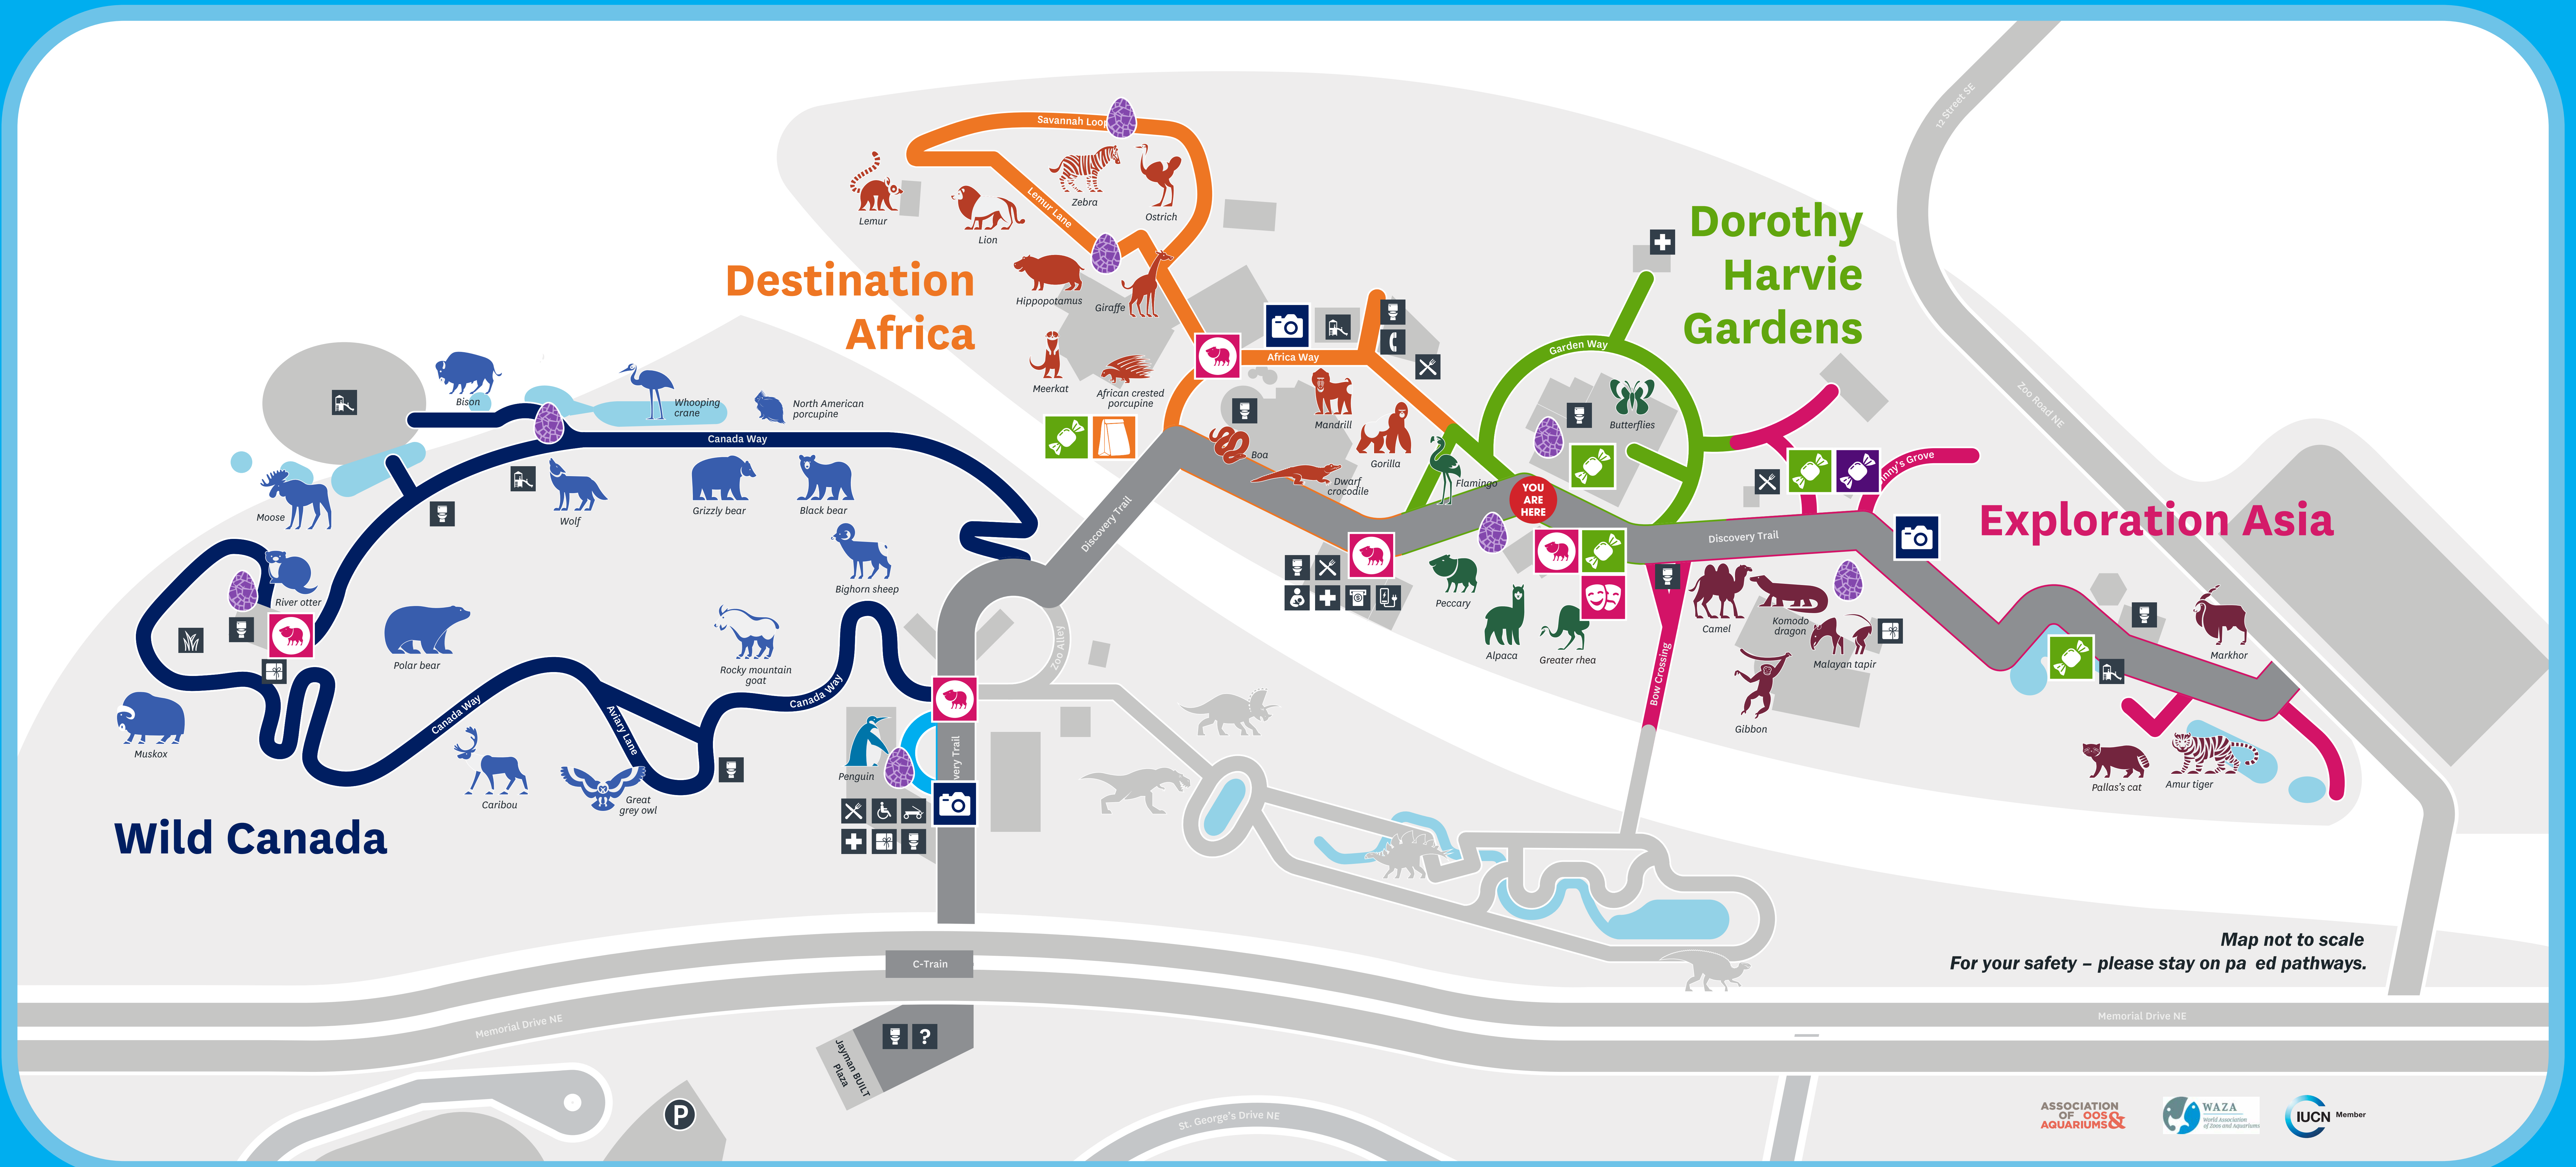

Easter Eggstravaganza

April 18 - 21, 9:00 a.m. - 5:00 p.m.

 **Treat Station**

 **Candy Bag Decoration Station**

 **Photo Op**

 **Easter Safari Stamp Station**

 **WILD JOURNEY MEMBERS: Treat Station**

 **WILD JOURNEY MEMBERS: The Great Hatch Hunt**

 **WILDER BUNCH Easter Show**

Select times between 11:00 a.m. - 3:00 p.m.

Carousel
11:00 a.m. - 4:30 p.m.

Virtual Reality Experience
9:00 a.m. - 5:00 p.m.

 **Concessions**

Kitamba Café/Kitamba Java
9:00 a.m. - 4:30 p.m.

Penguin Café 9:00 a.m. - 5:00 p.m.

Dairy Bar 12:00 p.m. - 4:00 p.m.*

Safari Snacks 11:00 a.m. - 4:00 p.m.*

Camel Canteen 11:00 a.m. - 4:00 p.m.*

*Weather permitting

Easter

Eggstravaganza

April 18 - 21, 9:00 a.m. - 5:00 p.m.

MORE EASTER EGGSTRAVAGANZA THIS WAY

Wilder Bunch Performances
On the hour between 11:00 a.m. - 3:00 p.m.

Treat Station

Easter Safari Stamp Station

Lawn Games

Easter

Eggstravaganza

April 18 - 21, 9:00 a.m. - 5:00 p.m.